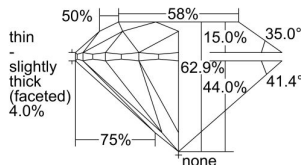

GIA®

FACSIMILE

GIA REPORT 6491550629

Verify this report at GIA.edu

GIA NATURAL DIAMOND DOSSIER®

June 05, 2024
GIA Report Number 6491550629
Shape and Cutting Style ..... Round Brilliant
Measurements ..... 4.24 - 4.26 x 2.68 mm

GRADING RESULTS

Carat Weight ..... 0.30 carat
Color Grade ..... G
Clarity Grade S11
Cut Grade ..... Excellent

ADDITIONAL GRADING INFORMATION

Polish ..... Excellent
Symmetry ..... Very Good
Fluorescence ..... None
Clarity Characteristics ..... Crystal, Cloud
Inscription(s): GIA 6491550629

PROPORTIONS

Profile to actual proportions