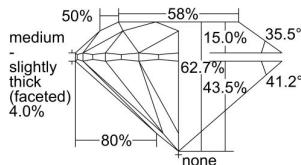

GIA®

FACSIMILE

GIA REPORT 6491575118

Verify this report at GIA.edu

GIA NATURAL DIAMOND DOSSIER®

June 06, 2024
GIA Report Number **6491575118**
Shape and Cutting Style ..... **Round Brilliant**
Measurements ..... **5.64 - 5.66 x 3.54 mm**

GRADING RESULTS

Carat Weight ..... **0.70 carat**
Color Grade ..... **F**
Clarity Grade **VS2**
Cut Grade ..... **Excellent**

ADDITIONAL GRADING INFORMATION

Polish ..... **Excellent**
Symmetry ..... **Excellent**
Fluorescence ..... **None**
Clarity Characteristics..... **Cloud, Crystal**
Inscription(s): **GIA 6491575118**

PROPORTIONS

Profile to actual proportions

GRADING SCALES

GIA COLOR SCALE

COLOURESS	D
	E
	F
	G
	H
	I
	J
NEAR COLOURESS	K
	L
FADING	M
	N
	O
	P
	Q
	R
	S
	T
	U
	V
	W
	X
	Y
LIGHT	Z

GIA CLARITY SCALE

VERY VERY SLIGHTLY INCLUDED	FLAWLESS
	INTERNALLY FLAWLESS
VERY SLIGHTLY INCLUDED	VVS₁
	VVS₂
SLIGHTLY INCLUDED	VS₁
	VS₂
INCLUDED	SI₁
	SI₂
	I₁
	I₂
	I₃

GIA CUT SCALE

EXCELLENT
VERY GOOD
GOOD
FAIR
POOR