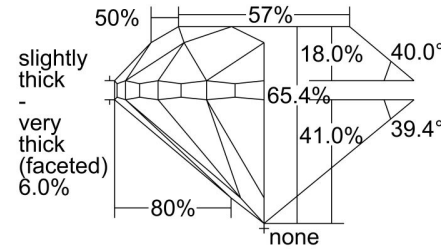

GIA NATURAL DIAMOND GRADING REPORT

June 06, 2024  
 GIA Report Number ..... 6491575569  
 Shape and Cutting Style ..... Round Brilliant  
 Measurements ..... 6.10 - 6.16 x 4.01 mm

GRADING RESULTS

Carat Weight ..... 1.00 carat  
 Color Grade ..... D  
 Clarity Grade ..... VS2  
 Cut Grade ..... Good

ADDITIONAL GRADING INFORMATION

Polish ..... Very Good  
 Symmetry ..... Very Good  
 Fluorescence ..... Medium Blue

Inscription(s): GIA 6491575569

**Comments:** Additional twinning wisps are not shown.  
 Surface graining is not shown.

PROPORTIONS

Profile to actual proportions

CLARITY CHARACTERISTICS

KEY TO SYMBOLS\*

- Twinning Wisp    Natural
- Crystal
- Feather
- Indented Natural

\* Red symbols denote internal characteristics (inclusions). Green or black symbols denote external characteristics (blemishes). Diagram is an approximate representation of the diamond, and symbols shown indicate type, position, and approximate size of clarity characteristics. All clarity characteristics may not be shown. Details of finish are not shown.