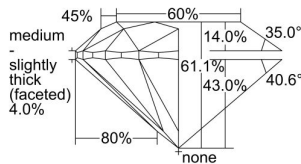

GIA®

FACSIMILE

GIA REPORT 6491582876

Verify this report at GIA.edu

GIA NATURAL DIAMOND DOSSIER®

June 07, 2024
GIA Report Number **6491582876**
Shape and Cutting Style ..... **Round Brilliant**
Measurements ..... **5.50 - 5.53 x 3.37 mm**

GRADING RESULTS

Carat Weight ..... **0.64 carat**
Color Grade ..... **J**
Clarity Grade **VS1**
Cut Grade ..... **Excellent**

ADDITIONAL GRADING INFORMATION

Polish ..... **Excellent**
Symmetry ..... **Excellent**
Fluorescence ..... **Faint**
Clarity Characteristics..... **Crystal, Feather, Cloud, Pinpoint**
Inscription(s): **GIA 6491582876**

PROPORTIONS

Profile to actual proportions

GRADING SCALES

GIA COLOR SCALE	GIA CLARITY SCALE	GIA CUT SCALE	
COLOURLESS D	FLAWLESS	EXCELLENT	
E	INTERNALLY FLAWLESS		
F		VVS₁	VERY GOOD
G	VVS₂		
H	VS₁	GOOD	
I	VS₂		
J	SI₁	FAIR	
K	SI₂		
L	I₁	POOR	
M	I₂		
N	I₃		
O			
P			
Q			
R			
S			
T			
U			
V			
W			
X			
Y			
Z