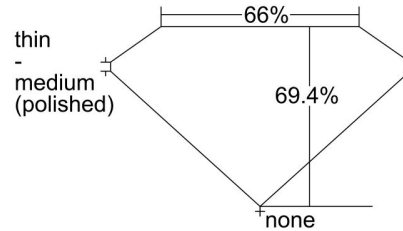

GIA NATURAL DIAMOND GRADING REPORT

June 12, 2024
GIA Report Number 6491622655
Shape and Cutting Style Emerald Cut
Measurements 7.70 x 5.50 x 3.82 mm

GRADING RESULTS

Carat Weight 1.50 carat
Color Grade J
Clarity Grade VVS2

Profile not to actual proportions

CLARITY CHARACTERISTICS

KEY TO SYMBOLS*

- Needle
- Pinpoint
- Feather

* Red symbols denote internal characteristics (inclusions). Green or black symbols denote external characteristics (blemishes). Diagram is an approximate representation of the diamond, and symbols shown indicate type, position, and approximate size of clarity characteristics. All clarity characteristics may not be shown. Details of finish are not shown.