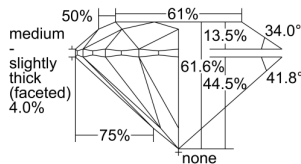

GIA®

FACSIMILE

GIA REPORT 6491655441

Verify this report at GIA.edu

GIA NATURAL DIAMOND DOSSIER®

June 13, 2024
GIA Report Number 6491655441
Shape and Cutting Style ..... Round Brilliant
Measurements ..... 4.70 - 4.73 x 2.91 mm

GRADING RESULTS

Carat Weight ..... 0.40 carat
Color Grade ..... H
Clarity Grade S11
Cut Grade ..... Excellent

ADDITIONAL GRADING INFORMATION

Polish ..... Excellent
Symmetry ..... Excellent
Fluorescence ..... None
Clarity Characteristics ..... Feather, Cloud
Inscription(s): GIA 6491655441

PROPORTIONS

Profile to actual proportions

GRADING SCALES

GIA COLOR SCALE	GIA CLARITY SCALE	GIA CUT SCALE	
D	FLAWLESS	EXCELLENT	
E	INTERNALLY FLAWLESS		
F		VVS₁	VERY GOOD
G	VVS₂		
H	VS₁	GOOD	
I	VS₂		
J	S1₁	FAIR	
K	S1₂		
L	I₁	POOR	
M	I₂		
N	I₃		
O			
P			
Q			
R			
S			
T			
U			
V			
W			
X			
Y			
Z