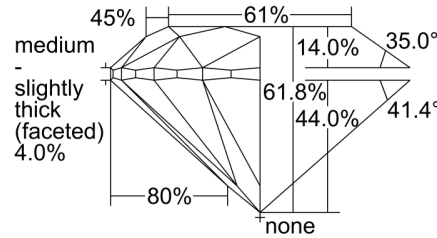

### GRADING RESULTS

Carat Weight ..... 1.01 carat

Color Grade ..... E

Clarity Grade ..... S11

Cut Grade ..... Excellent

### PROPORTIONS

Profile to actual proportions