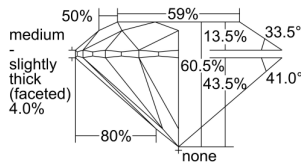

GIA®

FACSIMILE

GIA REPORT 6491692572

Verify this report at GIA.edu

GIA NATURAL DIAMOND DOSSIER®

June 20, 2024
GIA Report Number **6491692572**
Shape and Cutting Style ..... **Round Brilliant**
Measurements ..... **5.13 - 5.17 x 3.12 mm**

GRADING RESULTS

Carat Weight ..... **0.51 carat**
Color Grade ..... **G**
Clarity Grade **VS1**
Cut Grade ..... **Excellent**

ADDITIONAL GRADING INFORMATION

Polish ..... **Excellent**
Symmetry ..... **Excellent**
Fluorescence ..... **None**
Clarity Characteristics ..... **Cloud, Feather, Pinpoint**
Inscription(s): **GIA 6491692572**

PROPORTIONS

Profile to actual proportions

GRADING SCALES

GIA COLOR SCALE	GIA CLARITY SCALE	GIA CUT SCALE	
D	FLAWLESS	EXCELLENT	
E	INTERNALLY FLAWLESS		
F		VVS₁	VERY GOOD
G	VVS₂		
H	VS₁	GOOD	
I	VS₂		
J	SI₁	FAIR	
K	SI₂		
L	I₁	POOR	
M			
N			
O	I₂		
P			
Q			
R	I₃		
S			
T			
U			
V			
W			
X			
Y			
Z