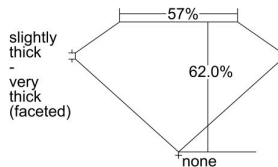

GIA®

FACSIMILE

GIA REPORT 6491692776

Verify this report at GIA.edu

GIA NATURAL DIAMOND DOSSIER®

June 20, 2024
GIA Report Number **6491692776**
Shape and Cutting Style ..... **Heart Brilliant**
Measurements ..... **5.55 x 6.59 x 4.09 mm**

GRADING RESULTS

Carat Weight ..... **0.90 carat**
Color Grade ..... **I**
Clarity Grade **VVS2**

ADDITIONAL GRADING INFORMATION

Polish ..... **Excellent**
Symmetry ..... **Excellent**
Fluorescence ..... **None**
Clarity Characteristics..... **Pinpoint, Cloud, Internal Graining,
Surface Graining**

Inscription(s): GIA 6491692776

PROPORTIONS

Profile not to actual proportions

GRADING SCALES

GIA COLOR SCALE		GIA CLARITY SCALE			
COLORLESS	D	VERY VERY SLIGHTLY INCLUDED	FLAWLESS		
	E		INTERNALLY FLAWLESS		
	F	VERY SLIGHTLY INCLUDED	VVS₁		
	G		VVS₂		
	H		VS₁		
	NEAR COLORLESS	I	SLIGHTLY INCLUDED	VS₂	
		J		SI₁	
		FAINT	K	INCLUDED	SI₂
			L		I₁
			M		I₂
VERT LIGHT	N	INCLUDED	I₃		
	O				
	P				
	Q				
	R				
LIGHT	S				
	T				
	U				
	V				
	W				
	X				
	Y				
	Z