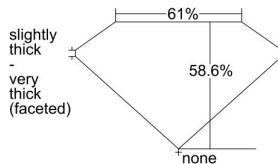

GIA®

FACSIMILE

GIA REPORT 6491713316

Verify this report at GIA.edu

GIA NATURAL DIAMOND DOSSIER®

June 20, 2024
GIA Report Number **6491713316**
Shape and Cutting Style ..... **Heart Brilliant**
Measurements ..... **5.74 x 6.66 x 3.90 mm**

GRADING RESULTS

Carat Weight ..... **0.91 carat**
Color Grade ..... **D**
Clarity Grade **VVS2**

ADDITIONAL GRADING INFORMATION

Polish ..... **Very Good**
Symmetry ..... **Excellent**
Fluorescence ..... **Faint**
Clarity Characteristics..... **Cloud, Pinpoint, Surface Graining**
Inscription(s): **GIA 6491713316**

PROPORTIONS

Profile not to actual proportions

GRADING SCALES

GIA COLOR SCALE		GIA CLARITY SCALE			
COLORLESS	D	VERY VERY SLIGHTLY INCLUDED	FLAWLESS		
	E		INTERNALLY FLAWLESS		
	F	VERY SLIGHTLY INCLUDED	VVS₁		
	G		VVS₂		
	H		VS₁		
	NEAR COLORLESS	I	SLIGHTLY INCLUDED	VS₂	
		J		SI₁	
		FAINT	K	INCLUDED	SI₂
			L		I₁
			M		I₂
VERT LIGHT	N	LIGHT	I₃		
	O				
	P				
	Q				
	R