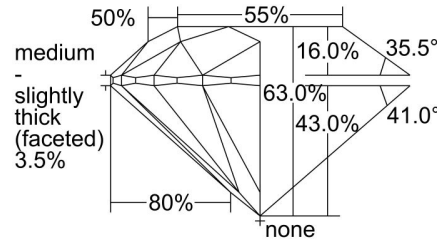

GIA NATURAL DIAMOND GRADING REPORT

June 25, 2024  
 GIA Report Number ..... 6491723834  
 Shape and Cutting Style ..... Round Brilliant  
 Measurements ..... 7.17 - 7.20 x 4.53 mm

GRADING RESULTS

Carat Weight ..... 1.44 carat  
 Color Grade ..... K  
 Clarity Grade ..... SI2  
 Cut Grade ..... Excellent

PROPORTIONS

Profile to actual proportions

CLARITY CHARACTERISTICS

KEY TO SYMBOLS\*

- Twinning Wisp
- Indented Natural
- Feather
- Crystal
- Needle

\* Red symbols denote internal characteristics (inclusions). Green or black symbols denote external characteristics (blemishes). Diagram is an approximate representation of the diamond, and symbols shown indicate type, position, and approximate size of clarity characteristics. All clarity characteristics may not be shown. Details of finish are not shown.