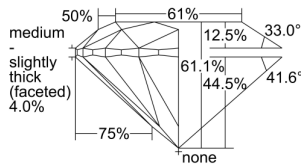

GIA®

FACSIMILE

GIA REPORT 6491729361

Verify this report at GIA.edu

GIA NATURAL DIAMOND DOSSIER®

June 21, 2024
GIA Report Number 6491729361
Shape and Cutting Style ..... Round Brilliant
Measurements ..... 4.28 - 4.32 x 2.63 mm

GRADING RESULTS

Carat Weight ..... 0.30 carat
Color Grade ..... F
Clarity Grade S11
Cut Grade ..... Excellent

ADDITIONAL GRADING INFORMATION

Polish ..... Excellent
Symmetry ..... Excellent
Fluorescence ..... None
Clarity Characteristics ..... Crystal, Cloud, Feather
Inscription(s): GIA 6491729361

PROPORTIONS

Profile to actual proportions

GRADING SCALES

GIA COLOR SCALE	GIA CLARITY SCALE	GIA CUT SCALE	
D	FLAWLESS	EXCELLENT	
E	INTERNALLY FLAWLESS		
F		VVS₁	VERY GOOD
G	VVS₂		
H	VS₁	GOOD	
I	VS₂		
J	S1₁	FAIR	
K	S1₂		
L	I₁	POOR	
M	I₂		
N	I₃		
O			
P			
Q			
R			
S			
T			
U			
V			
W			
X			
Y			
Z