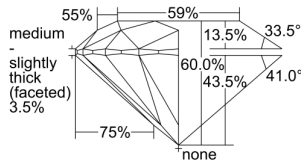

GIA®

FACSIMILE

GIA REPORT 6491729441

Verify this report at GIA.edu

GIA NATURAL DIAMOND DOSSIER®

June 24, 2024
GIA Report Number **6491729441**
Shape and Cutting Style ..... **Round Brilliant**
Measurements ..... **4.76 - 4.79 x 2.87 mm**

GRADING RESULTS

Carat Weight ..... **0.40 carat**
Color Grade ..... **H**
Clarity Grade **VS2**
Cut Grade ..... **Excellent**

ADDITIONAL GRADING INFORMATION

Polish ..... **Excellent**
Symmetry ..... **Excellent**
Fluorescence ..... **None**
Clarity Characteristics..... **Cloud, Crystal, Feather**
Inscription(s): **GIA 6491729441**

PROPORTIONS

Profile to actual proportions

GRADING SCALES

GIA COLOR SCALE	GIA CLARITY SCALE	GIA CUT SCALE	
D	FLAWLESS	EXCELLENT	
E	INTERNALLY FLAWLESS		
F		VVS₁	VERY GOOD
G	VVS₂		
H	VS₁	GOOD	
I	VS₂		
J	SI₁	FAIR	
K	SI₂		
L	I₁	POOR	
M	I₂		
N	I₃		
O			
P			
Q			
R			
S			
T			
U			
V			
W			
X			
Y			
Z