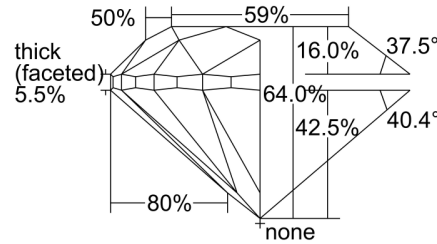

GIA NATURAL DIAMOND GRADING REPORT

June 25, 2024  
 GIA Report Number ..... 6491734287  
 Shape and Cutting Style ..... Round Brilliant  
 Measurements ..... 6.85 - 6.89 x 4.40 mm

GRADING RESULTS

Carat Weight ..... 1.35 carat  
 Color Grade ..... I  
 Clarity Grade ..... VS1  
 Cut Grade ..... Very Good

PROPORTIONS

Profile to actual proportions

CLARITY CHARACTERISTICS

KEY TO SYMBOLS\*

- Cloud
- Indented Natural
- Feather
- Natural
- Pinpoint
- Knot

\* Red symbols denote internal characteristics (inclusions). Green or black symbols denote external characteristics (blemishes). Diagram is an approximate representation of the diamond, and symbols shown indicate type, position, and approximate size of clarity characteristics. All clarity characteristics may not be shown. Details of finish are not shown.