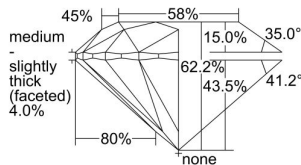

GIA®

FACSIMILE

GIA REPORT 6491740975

Verify this report at GIA.edu

GIA NATURAL DIAMOND DOSSIER®

June 24, 2024
GIA Report Number **6491740975**
Shape and Cutting Style ..... **Round Brilliant**
Measurements ..... **5.88 - 5.90 x 3.66 mm**

GRADING RESULTS

Carat Weight ..... **0.78 carat**
Color Grade ..... **J**
Clarity Grade **VS2**
Cut Grade ..... **Excellent**

ADDITIONAL GRADING INFORMATION

Polish ..... **Excellent**
Symmetry ..... **Excellent**
Fluorescence ..... **Faint**
Clarity Characteristics ..... **Crystal**
Inscription(s): **GIA 6491740975**

PROPORTIONS

Profile to actual proportions

GRADING SCALES

GIA COLOR SCALE	GIA CLARITY SCALE	GIA CUT SCALE	
D	FLAWLESS	EXCELLENT	
E	INTERNALLY FLAWLESS		
F		VVS₁	VERY GOOD
G	VVS₂		
H	VS₁	GOOD	
I	VS₂		
J	SI₁	FAIR	
K	SI₂		
L	I₁	POOR	
M			
N			
O	I₂		
P			
Q			
R	I₃		
S			
T			
U			
V			
W			
X			
Y			
Z