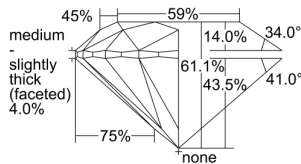

GIA®

FACSIMILE

GIA REPORT 6491742976

Verify this report at GIA.edu

GIA NATURAL DIAMOND DOSSIER®

June 24, 2024
GIA Report Number **6491742976**
Shape and Cutting Style ..... **Round Brilliant**
Measurements ..... **4.47 - 4.49 x 2.74 mm**

GRADING RESULTS

Carat Weight ..... **0.34 carat**
Color Grade ..... **D**
Clarity Grade **VVS2**
Cut Grade ..... **Excellent**

ADDITIONAL GRADING INFORMATION

Polish ..... **Excellent**
Symmetry ..... **Excellent**
Fluorescence ..... **None**
Clarity Characteristics ..... **Pinpoint**
Inscription(s): **GIA 6491742976**

PROPORTIONS

Profile to actual proportions

GRADING SCALES

GIA COLOR SCALE

COLORLESS	D
	E
	F
	G
	H
	I
	J
NEAR COLORLESS	K
	L
Faint	M
	N
	O
	P
Very Light	Q
	R
	S
	T
	U
	V
Light	W
	X
	Y
	Z

GIA CLARITY SCALE

FLAWLESS	INTERNAL FLAWLESS	
		FLAWLESS
VERY VERY SLIGHTLY INCLUDED	VVS₁	
	VVS₂	
VERY SLIGHTLY INCLUDED	VS₁	
	VS₂	
SLIGHTLY INCLUDED	SI₁	
	SI₂	
INCLUDED	I₁	
	I₂	
	I₃	

GIA CUT SCALE

EXCELLENT
VERY GOOD
GOOD
FAIR
POOR