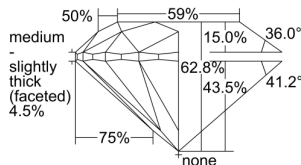

GIA®

FACSIMILE

GIA REPORT 6491743372

Verify this report at GIA.edu

GIA NATURAL DIAMOND DOSSIER®

June 26, 2024
GIA Report Number **6491743372**
Shape and Cutting Style ..... **Round Brilliant**
Measurements ..... **5.61 - 5.68 x 3.55 mm**

GRADING RESULTS

Carat Weight ..... **0.71 carat**
Color Grade ..... **L, Faint Brown**
Clarity Grade **S12**
Cut Grade ..... **Very Good**

ADDITIONAL GRADING INFORMATION

Polish ..... **Excellent**
Symmetry ..... **Very Good**
Fluorescence ..... **Strong Blue**
Clarity Characteristics ..... **Feather**
Inscription(s): **GIA 6491743372**

PROPORTIONS

Profile to actual proportions

GRADING SCALES

GIA COLOR SCALE	GIA CLARITY SCALE	GIA CUT SCALE	
D	FLAWLESS	EXCELLENT	
E	INTERNALLY FLAWLESS		
F		VVS₁	VERY GOOD
G	VVS₂		
H	VS₁	GOOD	
I	VS₂		
J	S1₁	FAIR	
K	S1₂		
L	I₁	POOR	
M	I₂		
N	I₃		
O			
P			
Q			
R			
S			
T			
U			
V			
W			
X			
Y			
Z