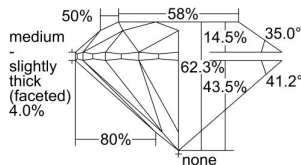

GIA®

FACSIMILE

GIA REPORT 6491749927

Verify this report at GIA.edu

GIA NATURAL DIAMOND DOSSIER®

June 25, 2024
GIA Report Number **6491749927**
Shape and Cutting Style ..... **Round Brilliant**
Measurements ..... **5.11 - 5.13 x 3.19 mm**

GRADING RESULTS

Carat Weight ..... **0.51 carat**
Color Grade ..... **G**
Clarity Grade **VS2**
Cut Grade ..... **Excellent**

ADDITIONAL GRADING INFORMATION

Polish ..... **Excellent**
Symmetry ..... **Excellent**
Fluorescence ..... **None**
Clarity Characteristics..... **Crystal**
Inscription(s): **GIA 6491749927**

PROPORTIONS

Profile to actual proportions

GRADING SCALES

GIA COLOR SCALE	GIA CLARITY SCALE	GIA CUT SCALE	
D	FLAWLESS	EXCELLENT	
E	INTERNALLY FLAWLESS		
F		VVS₁	VERY GOOD
G	VVS₂		
H	VS₁	GOOD	
I	VS₂		
J	SI₁	FAIR	
K	SI₂		
L	I₁	POOR	
M	I₂		
N	I₃		
O			
P			
Q			
R			
S			
T			
U			
V			
W			
X			
Y			
Z