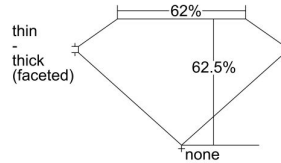

GIA®

FACSIMILE

GIA REPORT 6491752404

Verify this report at GIA.edu

GIA NATURAL DIAMOND DOSSIER®

June 25, 2024
GIA Report Number **6491752404**
Shape and Cutting Style ..... **Marquise Brilliant**
Measurements ..... **8.87 x 4.66 x 2.92 mm**

GRADING RESULTS

Carat Weight ..... **0.70 carat**
Color Grade ..... **E**
Clarity Grade **S11**

ADDITIONAL GRADING INFORMATION

Polish ..... **Excellent**
Symmetry ..... **Very Good**
Fluorescence ..... **None**
Clarity Characteristics ..... **Feather**
Inscription(s): **GIA 6491752404**

PROPORTIONS

Profile not to actual proportions

GRADING SCALES

GIA
COLOR
SCALE

COLORLESS	D
	E
	F
	G
	H
	I
	J
	K
	L
	M
NEAR COLORLESS	N
	O
	P
	Q
FANT	R
	S
	T
	U
VERT LIGHT	V
	W
	X
	Y
LIGHT	Z

GIA
CLARITY
SCALE

VERY SLIGHTLY INCLUDED	FLAWLESS
	INTERNALLY FLAWLESS
SLIGHTLY INCLUDED	VVS₁
	VVS₂
VERY SLIGHTLY INCLUDED	VS₁
	VS₂
SLIGHTLY INCLUDED	S1₁
	S1₂
INCLUDED	I₁
	I₂
	I₃