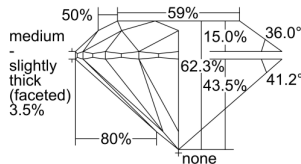

GIA®

FACSIMILE

GIA REPORT 6491754684

Verify this report at GIA.edu

GIA NATURAL DIAMOND DOSSIER®

June 26, 2024
GIA Report Number **6491754684**
Shape and Cutting Style ..... **Round Brilliant**
Measurements ..... **5.91 - 5.94 x 3.69 mm**

GRADING RESULTS

Carat Weight ..... **0.80 carat**
Color Grade ..... **E**
Clarity Grade **S12**
Cut Grade ..... **Excellent**

ADDITIONAL GRADING INFORMATION

Polish ..... **Excellent**
Symmetry ..... **Excellent**
Fluorescence ..... **None**
Clarity Characteristics..... **Crystal, Feather**
Inscription(s): **GIA 6491754684**

PROPORTIONS

Profile to actual proportions

GRADING SCALES

GIA COLOR SCALE	GIA CLARITY SCALE	GIA CUT SCALE	
D	FLAWLESS	EXCELLENT	
E	INTERNALLY FLAWLESS		
F		VVS₁	VERY GOOD
G	VVS₂		
H	VS₁	GOOD	
I	VS₂		
J	S1₁	FAIR	
K	S1₂		
L	I₁	POOR	
M	I₂		
N	I₃		
O			
P			
Q			
R			
S			
T			
U			
V			
W			
X			
Y			
Z