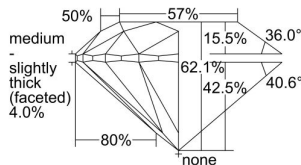

GIA®

FACSIMILE

GIA REPORT 6491755429

Verify this report at GIA.edu

GIA NATURAL DIAMOND DOSSIER®

June 25, 2024
GIA Report Number **6491755429**
Shape and Cutting Style ..... **Round Brilliant**
Measurements ..... **3.92 - 3.94 x 2.44 mm**

GRADING RESULTS

Carat Weight ..... **0.23 carat**
Color Grade ..... **G**
Clarity Grade **VS1**
Cut Grade ..... **Excellent**

ADDITIONAL GRADING INFORMATION

Polish ..... **Excellent**
Symmetry ..... **Excellent**
Fluorescence ..... **None**
Clarity Characteristics..... **Crystal, Cloud, Pinpoint, Needle**
Inscription(s): **GIA 6491755429**

PROPORTIONS

Profile to actual proportions

GRADING SCALES

GIA COLOR SCALE

COLOREDNESS	D
	E
	F
	G
	H
	I
	J
NEAR COLORLESS	K
	L
Faint	M
	N
	O
	P
Very Light	Q
	R
	S
	T
	U
	V
Light	W
	X
	Y
	Z

GIA CLARITY SCALE

FLAWLESS	VERY VERY SLIGHTLY INCLUDED	VS₁	VS₂	VS₁	VS₂	SI₁	SI₂	I₁	I₂	I₃		
											FLAWLESS	INTERNALLY FLAWLESS

GIA CUT SCALE

EXCELLENT
VERY GOOD
GOOD
FAIR
POOR