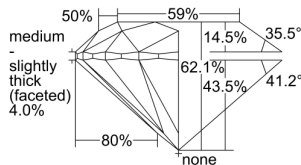

GIA®

FACSIMILE

GIA REPORT 6491758605

Verify this report at GIA.edu

GIA NATURAL DIAMOND DOSSIER®

June 26, 2024
GIA Report Number **6491758605**
Shape and Cutting Style ..... **Round Brilliant**
Measurements ..... **4.49 - 4.51 x 2.79 mm**

GRADING RESULTS

Carat Weight ..... **0.35 carat**
Color Grade ..... **F**
Clarity Grade **VS1**
Cut Grade ..... **Excellent**

ADDITIONAL GRADING INFORMATION

Polish ..... **Excellent**
Symmetry ..... **Excellent**
Fluorescence ..... **Faint**
Clarity Characteristics ..... **Feather, Cloud**
Inscription(s): **GIA 6491758605**

PROPORTIONS

Profile to actual proportions

GRADING SCALES

GIA COLOR SCALE	GIA CLARITY SCALE	GIA CUT SCALE	
D	FLAWLESS	EXCELLENT	
E	INTERNALLY FLAWLESS		
F		VVS₁	VERY GOOD
G	VVS₂		
H	VS₁	GOOD	
I	VS₂		
J	SI₁	FAIR	
K	SI₂		
L	I₁	POOR	
M	I₂		
N	I₃		
O			
P			
Q			
R			
S			
T			
U			
V			
W			
X			
Y			
Z