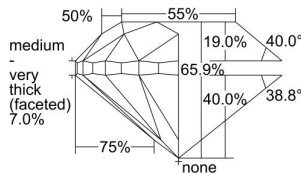

GIA®

FACSIMILE

GIA REPORT 6491763000

Verify this report at GIA.edu

GIA NATURAL DIAMOND DOSSIER®

June 26, 2024
GIA Report Number **6491763000**
Shape and Cutting Style ..... **Round Brilliant**
Measurements ..... **4.79 - 4.86 x 3.18 mm**

GRADING RESULTS

Carat Weight ..... **0.50 carat**
Color Grade ..... **G**
Clarity Grade **VS1**
Cut Grade ..... **Good**

ADDITIONAL GRADING INFORMATION

Polish ..... **Excellent**
Symmetry ..... **Good**
Fluorescence ..... **Faint**
Clarity Characteristics..... **Feather, Indented Natural**
Inscription(s): **GIA 6491763000**

PROPORTIONS

Profile to actual proportions

GRADING SCALES

GIA COLOR SCALE

COLORLESS	D
	E
	F
	G
	H
	I
	J
NEAR COLORLESS	K
	L
FAIN	M
	N
	O
	P
VERY LIGHT	Q
	R
	S
	T
	U
	V
	W
	X
	Y
LIGHT	Z

GIA CLARITY SCALE

GIA CUT SCALE

EXCELLENT
VERY GOOD
GOOD
FAIR
POOR