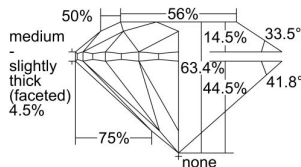

GIA®

FACSIMILE

GIA REPORT 6491763842

Verify this report at GIA.edu

GIA NATURAL DIAMOND DOSSIER®

June 26, 2024
GIA Report Number **6491763842**
Shape and Cutting Style ..... **Round Brilliant**
Measurements ..... **4.26 - 4.27 x 2.70 mm**

GRADING RESULTS

Carat Weight ..... **0.30 carat**
Color Grade ..... **G**
Clarity Grade **S11**
Cut Grade ..... **Very Good**

ADDITIONAL GRADING INFORMATION

Polish ..... **Excellent**
Symmetry ..... **Excellent**
Fluorescence ..... **None**
Clarity Characteristics..... **Feather**
Inscription(s): **GIA 6491763842**

PROPORTIONS

Profile to actual proportions

GRADING SCALES

GIA COLOR SCALE	GIA CLARITY SCALE	GIA CUT SCALE	
D	FLAWLESS	EXCELLENT	
E	INTERNALLY FLAWLESS		
F		VVS₁	VERY GOOD
G	VVS₂		
H	VS₁	GOOD	
I	VS₂		
J	S1₁	FAIR	
K	S1₂		
L	I₁	POOR	
M	I₂		
N	I₃		
O			
P			
Q			
R			
S			
T			
U			
V			
W			
X			
Y			
Z