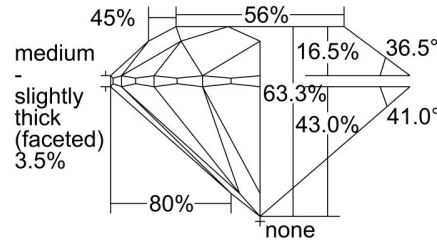

GIA NATURAL DIAMOND GRADING REPORT

July 01, 2024  
 GIA Report Number ..... 6491772122  
 Shape and Cutting Style ..... Round Brilliant  
 Measurements ..... 6.51 - 6.56 x 4.14 mm

GRADING RESULTS

Carat Weight ..... 1.10 carat  
 Color Grade ..... L  
 Clarity Grade ..... VVS1  
 Cut Grade ..... Excellent

ADDITIONAL GRADING INFORMATION

Polish ..... Excellent  
 Symmetry ..... Excellent  
 Fluorescence ..... None  
 Inscription(s): GIA 6491772122

PROPORTIONS

Profile to actual proportions

CLARITY CHARACTERISTICS

KEY TO SYMBOLS\*

- Pinpoint
- ~ Feather

\* Red symbols denote internal characteristics (inclusions). Green or black symbols denote external characteristics (blemishes). Diagram is an approximate representation of the diamond, and symbols shown indicate type, position, and approximate size of clarity characteristics. All clarity characteristics may not be shown. Details of finish are not shown.