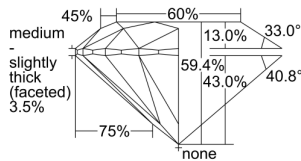

GIA®

FACSIMILE

GIA REPORT 6491773801

Verify this report at GIA.edu

GIA NATURAL DIAMOND DOSSIER®

June 27, 2024
GIA Report Number **6491773801**
Shape and Cutting Style ..... **Round Brilliant**
Measurements ..... **4.34 - 4.36 x 2.59 mm**

GRADING RESULTS

Carat Weight ..... **0.30 carat**
Color Grade ..... **K**
Clarity Grade **VS2**
Cut Grade ..... **Excellent**

ADDITIONAL GRADING INFORMATION

Polish ..... **Excellent**
Symmetry ..... **Excellent**
Fluorescence ..... **Faint**
Clarity Characteristics..... **Indented Natural**
Inscription(s): **GIA 6491773801**

PROPORTIONS

Profile to actual proportions

GRADING SCALES

GIA COLOR SCALE	GIA CLARITY SCALE	GIA CUT SCALE
COLOURLESS D	FLAWLESS	EXCELLENT
E	INTERNALLY FLAWLESS	
F	VVS₁	VERY GOOD
G		
H	VS₁	GOOD
I		
J	VS₂	FAIR
K		
L	SI₁	
M		
N	SI₂	POOR
O		
P	I₁	
Q	I₂	
R	I₃	
S		
T		
U		
V		
W		
X		
Y		
Z