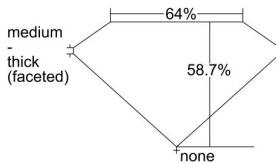

GIA®

FACSIMILE

GIA REPORT 6491775642

Verify this report at GIA.edu

GIA NATURAL DIAMOND DOSSIER®

July 03, 2024
GIA Report Number **6491775642**
Shape and Cutting Style ..... **Pear Brilliant**
Measurements ..... **8.15 x 5.05 x 2.96 mm**

GRADING RESULTS

Carat Weight ..... **0.71 carat**
Color Grade ..... **E**
Clarity Grade **VVS1**

ADDITIONAL GRADING INFORMATION

Polish ..... **Excellent**
Symmetry ..... **Excellent**
Fluorescence ..... **None**
Clarity Characteristics ..... **Internal Graining**
Inscription(s): **GIA 6491775642**

PROPORTIONS

Profile not to actual proportions

GRADING SCALES

GIA COLOR SCALE		GIA CLARITY SCALE			
COLORLESS	D	NEAR COLORLESS	FLAWLESS		
	E		INTERNALLY FLAWLESS		
	F		VERY VERY SLIGHTLY INCLUDED	VVS₁	
	G			VVS₂	
	H			VERY SLIGHTLY INCLUDED	VS₁
	I		VS₂		
	J		SLIGHTLY INCLUDED	S₁	
	K			S₂	
	L			INCLUDED	I₁
	M				I₂
N	I₃				
O					
P					
Q					
R					
S					
T					
U					
V					
W					
X					
Y					
Z