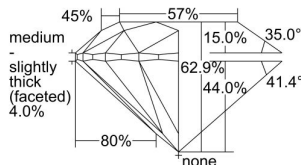

GIA®

FACSIMILE

GIA REPORT 6491784768

Verify this report at GIA.edu

GIA NATURAL DIAMOND DOSSIER®

June 28, 2024
GIA Report Number **6491784768**
Shape and Cutting Style ..... **Round Brilliant**
Measurements ..... **5.24 - 5.28 x 3.30 mm**

GRADING RESULTS

Carat Weight ..... **0.56 carat**
Color Grade ..... **I**
Clarity Grade **VVS2**
Cut Grade ..... **Excellent**

ADDITIONAL GRADING INFORMATION

Polish ..... **Excellent**
Symmetry ..... **Excellent**
Fluorescence ..... **None**
Clarity Characteristics..... **Needle, Pinpoint**
Inscription(s): **GIA 6491784768**

PROPORTIONS

Profile to actual proportions

GRADING SCALES

GIA COLOR SCALE	GIA CLARITY SCALE	GIA CUT SCALE	
D	FLAWLESS	EXCELLENT	
E	INTERNALLY FLAWLESS		
F		VVS₁	VERY GOOD
G	VVS₂		
H	VS₁	GOOD	
I	VS₂		
J	SI₁	FAIR	
K	SI₂		
L	I₁	POOR	
M	I₂		
N	I₃		
O			
P			
Q			
R			
S			
T			
U			
V			
W			
X			
Y			
Z