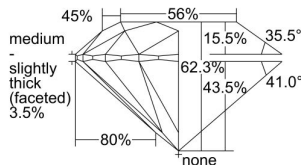

GIA®

FACSIMILE

GIA REPORT 6491791278

Verify this report at GIA.edu

GIA NATURAL DIAMOND DOSSIER®

July 02, 2024
GIA Report Number **6491791278**
Shape and Cutting Style ..... **Round Brilliant**
Measurements ..... **5.11 - 5.13 x 3.19 mm**

GRADING RESULTS

Carat Weight ..... **0.51 carat**
Color Grade ..... **D**
Clarity Grade **VS1**
Cut Grade ..... **Excellent**

ADDITIONAL GRADING INFORMATION

Polish ..... **Excellent**
Symmetry ..... **Excellent**
Fluorescence ..... **None**
Clarity Characteristics..... **Crystal, Needle, Pinpoint**
Inscription(s): **GIA 6491791278**

PROPORTIONS

Profile to actual proportions

GRADING SCALES

GIA COLOR SCALE	GIA CLARITY SCALE	GIA CUT SCALE	
D	FLAWLESS	EXCELLENT	
E	INTERNALLY FLAWLESS		
F		VVS₁	VERY GOOD
G	VVS₂		
H	VS₁	GOOD	
I	VS₂		
J	SI₁	FAIR	
K	SI₂		
L	I₁	POOR	
M	I₂		
N	I₃		
O			
P			
Q			
R			
S			
T			
U			
V			
W			
X			
Y			
Z