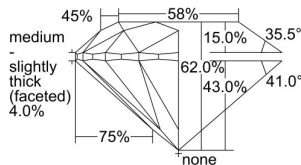

GIA®

FACSIMILE

GIA REPORT 6491796908

Verify this report at GIA.edu

GIA NATURAL DIAMOND DOSSIER®

July 01, 2024
GIA Report Number **6491796908**
Shape and Cutting Style ..... **Round Brilliant**
Measurements ..... **4.36 - 4.38 x 2.71 mm**

GRADING RESULTS

Carat Weight ..... **0.32 carat**
Color Grade ..... **F**
Clarity Grade **VS2**
Cut Grade ..... **Excellent**

ADDITIONAL GRADING INFORMATION

Polish ..... **Excellent**
Symmetry ..... **Excellent**
Fluorescence ..... **None**
Clarity Characteristics ..... **Cloud**
Inscription(s): **GIA 6491796908**

PROPORTIONS

Profile to actual proportions

GRADING SCALES

GIA COLOR SCALE	GIA CLARITY SCALE	GIA CUT SCALE	
D	FLAWLESS	EXCELLENT	
E	INTERNALLY FLAWLESS		
F		VVS₁	VERY GOOD
G	VVS₂		
H	VS₁	GOOD	
I	VS₂		
J	SI₁	FAIR	
K	SI₂		
L	I₁	POOR	
M	I₂		
N	I₃		
O			
P			
Q			
R			
S			
T			
U			
V			
W			
X			
Y			
Z