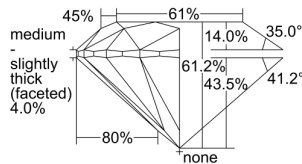

GIA®

FACSIMILE

GIA REPORT

6491798651

Verify this report at GIA.edu

GIA NATURAL DIAMOND DOSSIER®

July 01, 2024
GIA Report Number **6491798651**
Shape and Cutting Style ..... **Round Brilliant**
Measurements ..... **4.96 - 4.98 x 3.04 mm**

GRADING RESULTS

Carat Weight ..... **0.46 carat**
Color Grade ..... **E**
Clarity Grade **S12**
Cut Grade ..... **Excellent**

ADDITIONAL GRADING INFORMATION

Polish ..... **Excellent**
Symmetry ..... **Excellent**
Fluorescence ..... **None**
Clarity Characteristics ..... **Crystal, Cloud**
Inscription(s): **GIA 6491798651**

PROPORTIONS

Profile to actual proportions

GRADING SCALES

GIA COLOR SCALE	GIA CLARITY SCALE	GIA CUT SCALE
D	FLAWLESS	EXCELLENT
E	FLAWLESS	
F	INTERNALLY FLAWLESS	VERY GOOD
G	FLAWLESS	
H	VVS₁	GOOD
I	VVS₂	
J	VS₁	FAIR
K	VS₂	
L	S1₁	POOR
M	S1₂	
N	I₁	
O	I₂	
P	I₃	
Q		
R		
S		
T		
U		
V		
W		
X		
Y		
Z