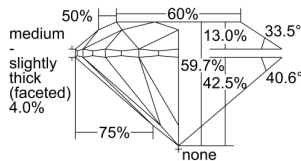

GIA®

FACSIMILE

GIA REPORT 6491799226

Verify this report at GIA.edu

GIA NATURAL DIAMOND DOSSIER®

July 01, 2024
GIA Report Number 6491799226
Shape and Cutting Style ..... Round Brilliant
Measurements ..... 4.76 - 4.79 x 2.85 mm

GRADING RESULTS

Carat Weight ..... 0.40 carat
Color Grade ..... D
Clarity Grade VS1
Cut Grade ..... Very Good

ADDITIONAL GRADING INFORMATION

Polish ..... Excellent
Symmetry ..... Excellent
Fluorescence ..... None
Clarity Characteristics ..... Crystal
Inscription(s): GIA 6491799226

PROPORTIONS

Profile to actual proportions

GRADING SCALES

GIA COLOR SCALE	GIA CLARITY SCALE	GIA CUT SCALE	
D	FLAWLESS	EXCELLENT	
E	INTERNALLY FLAWLESS		
F		VVS₁	VERY GOOD
G	VVS₂		
H	VS₁	GOOD	
I	VS₂		
J	SI₁	FAIR	
K	SI₂		
L	I₁	POOR	
M	I₂		
N	I₃		
O			
P			
Q			
R			
S			
T			
U			
V			
W			
X			
Y			
Z