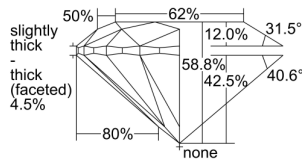

GIA®

FACSIMILE

GIA REPORT 6491799432

Verify this report at GIA.edu

GIA NATURAL DIAMOND DOSSIER®

July 05, 2024
GIA Report Number **6491799432**
Shape and Cutting Style ..... **Round Brilliant**
Measurements ..... **5.74 - 5.79 x 3.39 mm**

GRADING RESULTS

Carat Weight ..... **0.70 carat**
Color Grade ..... **I**
Clarity Grade **S12**
Cut Grade ..... **Very Good**

ADDITIONAL GRADING INFORMATION

Polish ..... **Excellent**
Symmetry ..... **Good**
Fluorescence ..... **Medium Blue**
Clarity Characteristics..... **Internal Graining, Feather**
Inscription(s): **GIA 6491799432**

PROPORTIONS

Profile to actual proportions

GRADING SCALES

GIA COLOR SCALE	GIA CLARITY SCALE	GIA CUT SCALE
D	FLAWLESS	EXCELLENT
E	FLAWLESS	
F	INTERNALLY FLAWLESS	VERY GOOD
G	FLAWLESS	
H	VVS₁	GOOD
I	VVS₂	
J	VS₁	FAIR
K	VS₂	
L	S1₁	POOR
M	S1₂	
N	I₁	
O	I₂	
P	I₃	
Q		
R		
S		
T		
U		
V		
W		
X		
Y		
Z