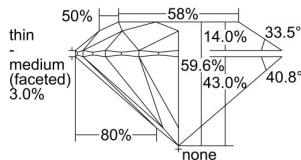

GIA®

FACSIMILE

GIA REPORT 6491810578

Verify this report at GIA.edu

GIA NATURAL DIAMOND DOSSIER®

July 02, 2024
GIA Report Number **6491810578**
Shape and Cutting Style ..... **Round Brilliant**
Measurements ..... **5.18 - 5.21 x 3.09 mm**

GRADING RESULTS

Carat Weight ..... **0.50 carat**
Color Grade ..... **E**
Clarity Grade **VS1**
Cut Grade ..... **Excellent**

ADDITIONAL GRADING INFORMATION

Polish ..... **Excellent**
Symmetry ..... **Excellent**
Fluorescence ..... **None**
Clarity Characteristics..... **Crystal, Cloud, Needle, Pinpoint**
Inscription(s): **GIA 6491810578**

PROPORTIONS

Profile to actual proportions