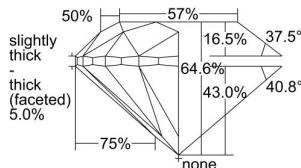

GIA®

FACSIMILE

GIA REPORT 6491824031

Verify this report at GIA.edu

GIA NATURAL DIAMOND DOSSIER®

July 03, 2024
GIA Report Number 6491824031
Shape and Cutting Style ..... Round Brilliant
Measurements ..... 4.15 - 4.18 x 2.69 mm

GRADING RESULTS

Carat Weight ..... 0.30 carat
Color Grade ..... K
Clarity Grade S11
Cut Grade ..... Very Good

ADDITIONAL GRADING INFORMATION

Polish ..... Excellent
Symmetry ..... Excellent
Fluorescence ..... None
Clarity Characteristics ..... Crystal
Inscription(s): GIA 6491824031

PROPORTIONS

GRADING SCALES

GIA COLOR SCALE

COLOURESS	D
	E
	F
	G
	H
	I
	J
NEAR COLOURESS	K
	L
FAIN	M
	N
	O
	P
VERY LIGHT	R
	S
	T
	U
	V
	W
	X
	Y
LIGHT	Z

GIA CLARITY SCALE

VERY VERY SLIGHTLY INCLUDED	FLAWLESS
	INTERNALLY FLAWLESS
VERY SLIGHTLY INCLUDED	VVS₁
	VVS₂
SLIGHTLY INCLUDED	VS₁
	VS₂
INCLUDED	S1₁
	S1₂
	I₁
	I₂
	I₃

GIA CUT SCALE

EXCELLENT
VERY GOOD
GOOD
FAIR
POOR