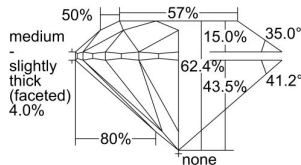

GIA®

FACSIMILE

GIA REPORT 6491827372

Verify this report at GIA.edu

GIA NATURAL DIAMOND DOSSIER®

July 04, 2024
GIA Report Number **6491827372**
Shape and Cutting Style ..... **Round Brilliant**
Measurements ..... **4.70 - 4.72 x 2.94 mm**

GRADING RESULTS

Carat Weight ..... **0.40 carat**
Color Grade ..... **G**
Clarity Grade **VVS1**
Cut Grade ..... **Excellent**

ADDITIONAL GRADING INFORMATION

Polish ..... **Excellent**
Symmetry ..... **Excellent**
Fluorescence ..... **Medium Blue**
Clarity Characteristics..... **Cavity**
Inscription(s): **GIA 6491827372**

PROPORTIONS

Profile to actual proportions

GRADING SCALES

GIA COLOR SCALE	GIA CLARITY SCALE	GIA CUT SCALE	
D	FLAWLESS	EXCELLENT	
E	INTERNALLY FLAWLESS		
F		VVS₁	VERY GOOD
G	VVS₂		
H	VS₁	GOOD	
I	VS₂		
J	SI₁	FAIR	
K	SI₂		
L	I₁	POOR	
M	I₂		
N	I₃		
O			
P			
Q			
R			
S			
T			
U			
V			
W			
X			
Y			
Z