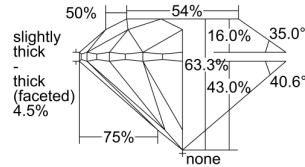

GIA®

FACSIMILE

GIA REPORT 6491827416

Verify this report at GIA.edu

GIA NATURAL DIAMOND DOSSIER®

July 04, 2024
GIA Report Number 6491827416
Shape and Cutting Style ..... Round Brilliant
Measurements ..... 4.65 - 4.69 x 2.96 mm

GRADING RESULTS

Carat Weight ..... 0.40 carat
Color Grade I
Clarity Grade S11
Cut Grade ..... Very Good

ADDITIONAL GRADING INFORMATION

Polish ..... Excellent
Symmetry ..... Excellent
Fluorescence ..... None
Clarity Characteristics ..... Crystal
Inscription(s): GIA 6491827416

PROPORTIONS

Profile to actual proportions

GRADING SCALES

GIA COLOR SCALE	GIA CLARITY SCALE	GIA CUT SCALE	
D	FLAWLESS	EXCELLENT	
E	INTERNALLY FLAWLESS		
F		VVS₁	VERY GOOD
G	VVS₂		
H	VS₁	GOOD	
I	VS₂		
J	S1₁	FAIR	
K	S1₂		
L	I₁	POOR	
M	I₂		
N	I₃		
O			
P			
Q			
R			
S			
T			
U			
V			
W			
X			
Y			
Z