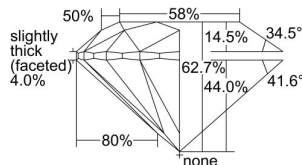

GIA®

FACSIMILE

GIA REPORT 6491833236

Verify this report at GIA.edu

GIA NATURAL DIAMOND DOSSIER®

July 04, 2024
GIA Report Number 6491833236
Shape and Cutting Style ..... Round Brilliant
Measurements ..... 3.90 - 3.93 x 2.45 mm

GRADING RESULTS

Carat Weight ..... 0.23 carat
Color Grade ..... E
Clarity Grade VS2
Cut Grade ..... Excellent

ADDITIONAL GRADING INFORMATION

Polish ..... Excellent
Symmetry ..... Excellent
Fluorescence ..... None
Clarity Characteristics ..... Crystal, Cloud
Inscription(s): GIA 6491833236

PROPORTIONS

Profile to actual proportions

GRADING SCALES

GIA COLOR SCALE	GIA CLARITY SCALE	GIA CUT SCALE	
D	FLAWLESS	EXCELLENT	
E	INTERNALLY FLAWLESS		
F		VVS₁	VERY GOOD
G	VVS₂		
H	VS₁	GOOD	
I	VS₂		
J	SI₁	FAIR	
K	SI₂		
L	I₁	POOR	
M	I₂		
N	I₃		
O			
P			
Q			
R			
S			
T			
U			
V			
W			
X			
Y			
Z