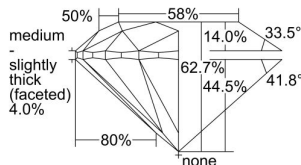

GIA®

FACSIMILE

GIA REPORT 6491834622

Verify this report at GIA.edu

GIA NATURAL DIAMOND DOSSIER®

July 05, 2024
GIA Report Number **6491834622**
Shape and Cutting Style ..... **Round Brilliant**
Measurements ..... **5.26 - 5.29 x 3.31 mm**

GRADING RESULTS

Carat Weight ..... **0.56 carat**
Color Grade ..... **G**
Clarity Grade **VS2**
Cut Grade ..... **Excellent**

ADDITIONAL GRADING INFORMATION

Polish ..... **Excellent**
Symmetry ..... **Excellent**
Fluorescence ..... **None**
Clarity Characteristics..... **Feather, Cloud, Crystal**
Inscription(s): **GIA 6491834622**

PROPORTIONS

Profile to actual proportions

GRADING SCALES

GIA COLOR SCALE	GIA CLARITY SCALE	GIA CUT SCALE	
D	FLAWLESS	EXCELLENT	
E	INTERNALLY FLAWLESS		
F		VVS₁	VERY GOOD
G	VVS₂		
H	VS₁	GOOD	
I	VS₂		
J	SI₁	FAIR	
K	SI₂		
L	I₁	POOR	
M	I₂		
N	I₃		
O			
P			
Q			
R			
S			
T			
U			
V			
W			
X			
Y			
Z