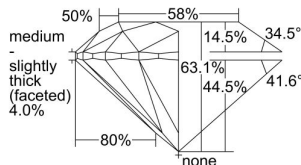

GIA®

FACSIMILE

GIA REPORT 6491834737

Verify this report at GIA.edu

GIA NATURAL DIAMOND DOSSIER®

July 04, 2024
GIA Report Number **6491834737**
Shape and Cutting Style ..... **Round Brilliant**
Measurements ..... **5.70 - 5.74 x 3.61 mm**

GRADING RESULTS

Carat Weight ..... **0.73 carat**
Color Grade ..... **D**
Clarity Grade **VS2**
Cut Grade ..... **Excellent**

ADDITIONAL GRADING INFORMATION

Polish ..... **Excellent**
Symmetry ..... **Excellent**
Fluorescence ..... **Medium Blue**
Clarity Characteristics..... **Crystal, Cloud, Feather**
Inscription(s): **GIA 6491834737**

PROPORTIONS

Profile to actual proportions

GRADING SCALES

GIA COLOR SCALE

COLOURESS	D
	E
	F
	G
	H
	I
	J
NEAR COLOURESS	K
	L
FAIN	M
	N
	O
	P
	Q
VERY LIGHT	R
	S
	T
	U
	V
	W
	X
	Y
LIGHT	Z

GIA CLARITY SCALE

VERY VERY SLIGHTLY INCLUDED	FLAWLESS
	INTERNALLY FLAWLESS
VERY SLIGHTLY INCLUDED	VVS₁
	VVS₂
SLIGHTLY INCLUDED	VS₁
	VS₂
INCLUDED	SI₁
	SI₂
	I₁
	I₂
	I₃

GIA CUT SCALE

EXCELLENT
VERY GOOD
GOOD
FAIR
POOR