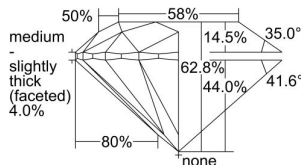

GIA®

FACSIMILE

GIA REPORT 6491837175

Verify this report at GIA.edu

GIA NATURAL DIAMOND DOSSIER®

July 04, 2024
GIA Report Number **6491837175**
Shape and Cutting Style ..... **Round Brilliant**
Measurements ..... **5.35 - 5.38 x 3.37 mm**

GRADING RESULTS

Carat Weight ..... **0.60 carat**
Color Grade ..... **H**
Clarity Grade **VS2**
Cut Grade ..... **Excellent**

ADDITIONAL GRADING INFORMATION

Polish ..... **Excellent**
Symmetry ..... **Excellent**
Fluorescence ..... **None**
Clarity Characteristics..... **Feather, Crystal, Cloud, Pinpoint**
Inscription(s): **GIA 6491837175**

PROPORTIONS

Profile to actual proportions

GRADING SCALES

GIA COLOR SCALE

COLORLESS	D
	E
	F
	G
	H
	I
	J
NEAR COLORLESS	K
	L
Faint	M
	N
	O
	P
Very Light	Q
	R
	S
	T
	U
	V
Light	W
	X
	Y
	Z

GIA CLARITY SCALE

FLAWLESS	VERY VERY SLIGHTLY INCLUDED	VVS₁	VVS₂	VS₁	VS₂	SL₁	SL₂	I₁	I₂	I₃	
											VERY SLIGHTLY INCLUDED
INTERNALLY FLAWLESS											

GIA CUT SCALE

EXCELLENT
VERY GOOD
GOOD
FAIR
POOR