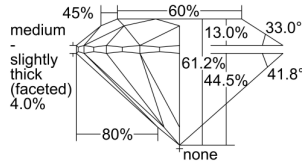

GIA®

FACSIMILE

GIA REPORT 6491852382

Verify this report at GIA.edu

GIA NATURAL DIAMOND DOSSIER®

July 08, 2024
GIA Report Number **6491852382**
Shape and Cutting Style ..... **Round Brilliant**
Measurements ..... **4.61 - 4.64 x 2.83 mm**

GRADING RESULTS

Carat Weight ..... **0.37 carat**
Color Grade ..... **F**
Clarity Grade **VS2**
Cut Grade ..... **Excellent**

ADDITIONAL GRADING INFORMATION

Polish ..... **Excellent**
Symmetry ..... **Excellent**
Fluorescence ..... **None**
Clarity Characteristics..... **Cloud, Crystal**
Inscription(s): **GIA 6491852382**

PROPORTIONS

Profile to actual proportions

GRADING SCALES

GIA COLOR SCALE	GIA CLARITY SCALE	GIA CUT SCALE	
D	FLAWLESS	EXCELLENT	
E	INTERNALLY FLAWLESS		
F		VVS₁	VERY GOOD
G	VVS₂		
H	VS₁	GOOD	
I	VS₂		
J	SI₁	FAIR	
K	SI₂		
L	I₁	POOR	
M			
N			
O	I₂		
P			
Q			
R	I₃		
S			
T			
U			
V			
W			
X			
Y			
Z