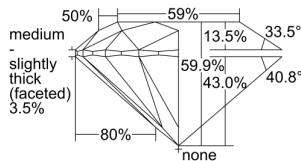

GIA®

FACSIMILE

GIA REPORT 6491853907

Verify this report at GIA.edu

GIA NATURAL DIAMOND DOSSIER®

July 05, 2024
GIA Report Number **6491853907**
Shape and Cutting Style ..... **Round Brilliant**
Measurements ..... **4.53 - 4.55 x 2.72 mm**

GRADING RESULTS

Carat Weight ..... **0.34 carat**
Color Grade ..... **F**
Clarity Grade **S12**
Cut Grade ..... **Excellent**

ADDITIONAL GRADING INFORMATION

Polish ..... **Excellent**
Symmetry ..... **Excellent**
Fluorescence ..... **None**
Clarity Characteristics..... **Crystal, Feather**
Inscription(s): **GIA 6491853907**

PROPORTIONS

Profile to actual proportions

GRADING SCALES

GIA COLOR SCALE	GIA CLARITY SCALE	GIA CUT SCALE	
D	FLAWLESS	EXCELLENT	
E	INTERNALLY FLAWLESS		
F		VVS₁	VERY GOOD
G	VVS₂		
H	VS₁	GOOD	
I	VS₂		
J	S1₁	FAIR	
K	S1₂		
L	I₁	POOR	
M	I₂		
N	I₃		
O			
P			
Q			
R			
S			
T			
U			
V			
W			
X			
Y			
Z