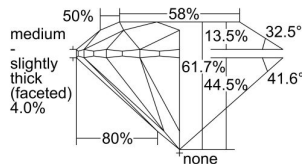

GIA®

FACSIMILE

GIA REPORT

6491862636

Verify this report at GIA.edu

GIA NATURAL DIAMOND DOSSIER®

July 09, 2024
GIA Report Number **6491862636**
Shape and Cutting Style ..... **Round Brilliant**
Measurements ..... **5.17 - 5.18 x 3.19 mm**

GRADING RESULTS

Carat Weight ..... **0.52 carat**
Color Grade ..... **F**
Clarity Grade **S11**
Cut Grade ..... **Excellent**

ADDITIONAL GRADING INFORMATION

Polish ..... **Excellent**
Symmetry ..... **Excellent**
Fluorescence ..... **None**
Clarity Characteristics..... **Knot, Crystal, Cloud**
Inscription(s): GIA 6491862636

PROPORTIONS

Profile to actual proportions

GRADING SCALES

GIA COLOR SCALE	GIA CLARITY SCALE	GIA CUT SCALE	
D	FLAWLESS	EXCELLENT	
E	INTERNALLY FLAWLESS		
F		VVS₁	VERY GOOD
G	VVS₂		
H	VS₁	GOOD	
I	VS₂		
J	S1₁	FAIR	
K	S1₂		
L	I₁	POOR	
M	I₂		
N	I₃		
O			
P			
Q			
R			
S			
T			
U			
V			
W			
X			
Y			
Z