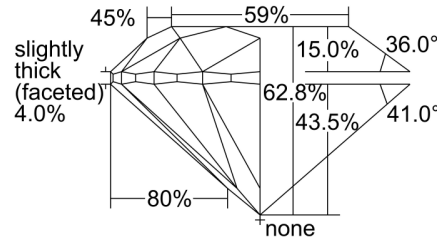

GIA REPORT
6491864547

Verify this report at GIA.edu

FACSIMILE

This is a digital representation of the original GIA Report. This representation might not be accepted in lieu of the original GIA Report in certain circumstances. The original GIA Report includes certain security features which are not reproducible on this facsimile.

GIA NATURAL DIAMOND GRADING REPORT

July 09, 2024
GIA Report Number 6491864547
Shape and Cutting Style ..... Round Brilliant
Measurements ..... 7.81 - 7.85 x 4.92 mm

GRADING RESULTS

Carat Weight ..... 1.90 carat
Color Grade ..... H
Clarity Grade VVS2
Cut Grade ..... Excellent

ADDITIONAL GRADING INFORMATION

Polish ..... Excellent
Symmetry ..... Excellent
Fluorescence ..... None
Inscription(s): GIA 6491864547
Comments: Additional pinpoints are not shown.

PROPORTIONS

Profile to actual proportions