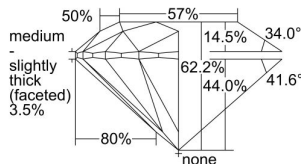

GIA®

FACSIMILE

GIA REPORT 6491865943

Verify this report at GIA.edu

GIA NATURAL DIAMOND DOSSIER®

July 09, 2024
GIA Report Number **6491865943**
Shape and Cutting Style ..... **Round Brilliant**
Measurements ..... **4.46 - 4.47 x 2.78 mm**

GRADING RESULTS

Carat Weight ..... **0.33 carat**
Color Grade ..... **D**
Clarity Grade **VS2**
Cut Grade ..... **Excellent**

ADDITIONAL GRADING INFORMATION

Polish ..... **Excellent**
Symmetry ..... **Excellent**
Fluorescence ..... **Faint**
Clarity Characteristics..... **Cloud, Crystal, Feather**
Inscription(s): **GIA 6491865943**

PROPORTIONS

Profile to actual proportions

GRADING SCALES

GIA COLOR SCALE

COLORED	D
	E
	F
	G
	H
	I
	J
	K
	L
	M
	N
	O
	P
	R
	S
	T
	U
	V
	W
	X
	Y
	Z

GIA CLARITY SCALE

FLAWLESS	INTERNAL FLAWLESS	
		FLAWLESS
VERY VERY SLIGHTLY INCLUDED	VERY SLIGHTLY INCLUDED	
		VVS₁
VERY SLIGHTLY INCLUDED	SLIGHTLY INCLUDED	
		VVS₂
SLIGHTLY INCLUDED	INCLUDED	
		VS₁
INCLUDED	INCLUDED	
		VS₂
INCLUDED	INCLUDED	
		SI₁
INCLUDED	INCLUDED	
		SI₂
INCLUDED	INCLUDED	
		I₁
INCLUDED	INCLUDED	
		I₂
INCLUDED	INCLUDED	
		I₃

GIA CUT SCALE

EXCELLENT
VERY GOOD
GOOD
FAIR
POOR