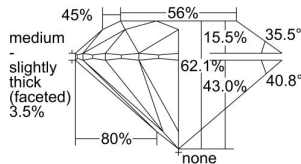

GIA®

FACSIMILE

GIA REPORT

6491872161

Verify this report at GIA.edu

GIA NATURAL DIAMOND DOSSIER®

July 12, 2024
GIA Report Number **6491872161**
Shape and Cutting Style ..... **Round Brilliant**
Measurements ..... **6.17 - 6.20 x 3.84 mm**

GRADING RESULTS

Carat Weight ..... **0.90 carat**
Color Grade ..... **J**
Clarity Grade **S11**
Cut Grade ..... **Excellent**

ADDITIONAL GRADING INFORMATION

Polish ..... **Excellent**
Symmetry ..... **Excellent**
Fluorescence ..... **Strong Blue**
Clarity Characteristics ..... **Crystal, Cloud**
Inscription(s): **GIA 6491872161**

PROPORTIONS

Profile to actual proportions