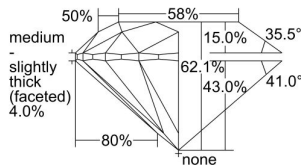

GIA®

FACSIMILE

GIA REPORT 6491874208

Verify this report at GIA.edu

GIA NATURAL DIAMOND DOSSIER®

July 09, 2024
GIA Report Number **6491874208**
Shape and Cutting Style ..... **Round Brilliant**
Measurements ..... **4.26 - 4.28 x 2.65 mm**

GRADING RESULTS

Carat Weight ..... **0.30 carat**
Color Grade ..... **G**
Clarity Grade **VVS2**
Cut Grade ..... **Excellent**

ADDITIONAL GRADING INFORMATION

Polish ..... **Excellent**
Symmetry ..... **Excellent**
Fluorescence ..... **None**
Clarity Characteristics..... **Pinpoint, Indented Natural, Cloud**
Inscription(s): **GIA 6491874208**

PROPORTIONS

Profile to actual proportions

GRADING SCALES

GIA COLOR SCALE	GIA CLARITY SCALE	GIA CUT SCALE	
D	FLAWLESS	EXCELLENT	
E	INTERNALLY FLAWLESS		
F		VVS₁	VERY GOOD
G	VVS₂		
H	VS₁	GOOD	
I	VS₂		
J	SI₁	FAIR	
K	SI₂		
L	I₁	POOR	
M			
N			
O	I₂		
P			
Q			
R	I₃		
S			
T			
U			
V			
W			
X			
Y			
Z