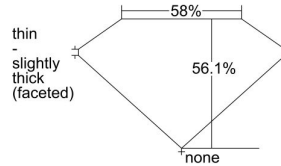

GIA®

FACSIMILE

GIA REPORT 6491886754

Verify this report at GIA.edu

GIA NATURAL DIAMOND DOSSIER®

July 12, 2024
GIA Report Number 6491886754
Shape and Cutting Style ..... Heart Brilliant
Measurements ..... 4.98 x 5.69 x 3.19 mm

GRADING RESULTS

Carat Weight ..... 0.51 carat
Color Grade ..... F
Clarity Grade S11

ADDITIONAL GRADING INFORMATION

Polish ..... Excellent
Symmetry ..... Very Good
Fluorescence ..... None
Clarity Characteristics ..... Cloud, Crystal, Feather
Inscription(s): GIA 6491886754

PROPORTIONS

Profile not to actual proportions

GRADING SCALES

GIA COLOR SCALE		GIA CLARITY SCALE			
COLORLESS	D	VERY VERY SLIGHTLY INCLUDED	FLAWLESS		
	E		INTERNALLY FLAWLESS		
	F	VERY SLIGHTLY INCLUDED	VVS₁		
	G		VVS₂		
	H		VS₁		
	NEAR COLORLESS	I	SLIGHTLY INCLUDED	VS₂	
		J		S1₁	
		FAINT	K	INCLUDED	S1₂
			L		I₁
			M		I₂
VERT LIGHT	N	INCLUDED	I₃		
	O				
	P				
	Q				
	R				
LIGHT	S				
	T				
	U				
	V				
	W				
X					
Y					
Z