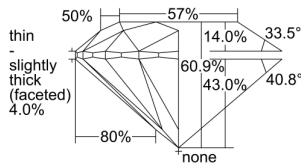

GIA®

FACSIMILE

GIA REPORT 6491896788

Verify this report at GIA.edu

GIA NATURAL DIAMOND DOSSIER®

July 11, 2024
GIA Report Number **6491896788**
Shape and Cutting Style ..... **Round Brilliant**
Measurements ..... **4.03 - 4.05 x 2.46 mm**

GRADING RESULTS

Carat Weight ..... **0.24 carat**
Color Grade ..... **E**
Clarity Grade **VS2**
Cut Grade ..... **Excellent**

ADDITIONAL GRADING INFORMATION

Polish ..... **Excellent**
Symmetry ..... **Excellent**
Fluorescence ..... **None**
Clarity Characteristics..... **Cloud, Crystal**
Inscription(s): **GIA 6491896788**

PROPORTIONS

Profile to actual proportions

GRADING SCALES

GIA COLOR SCALE	GIA CLARITY SCALE	GIA CUT SCALE	
D	FLAWLESS	EXCELLENT	
E	INTERNALLY FLAWLESS		
F		VVS₁	VERY GOOD
G	VVS₂		
H	VS₁	GOOD	
I	VS₂		
J	SI₁	FAIR	
K	SI₂		
L	I₁	POOR	
M	I₂		
N	I₃		
O			
P			
Q			
R			
S			
T			
U			
V			
W			
X			
Y			
Z